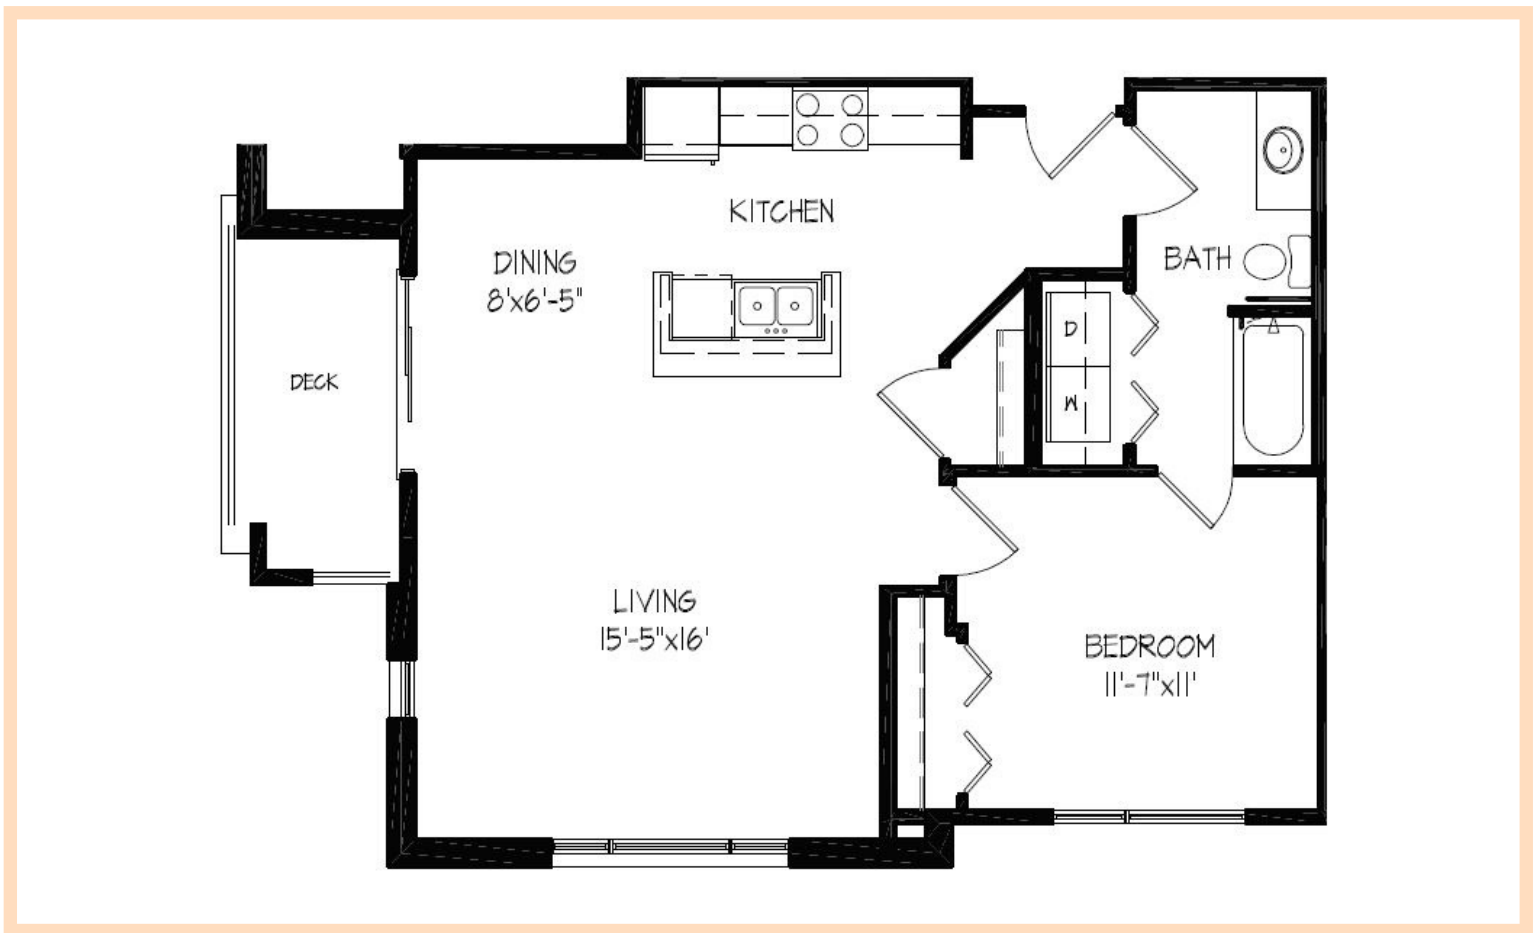

THE

OVERLOOK

AT HILLDALE

GROUND

1ST FLOOR

2ND FLOOR

3RD FLOOR

4TH FLOOR

STYLE L (ADA) | 1 BEDROOM / 1 BATHROOM | 770 SQFT

Floor plan size and dimensions may vary* 

APARTMENT NUMBER: _____ **RENT:** _____ **DATE AVAILABLE:** _____

 4620 Frey St. Madison, WI 53705

 (608) 238-3776